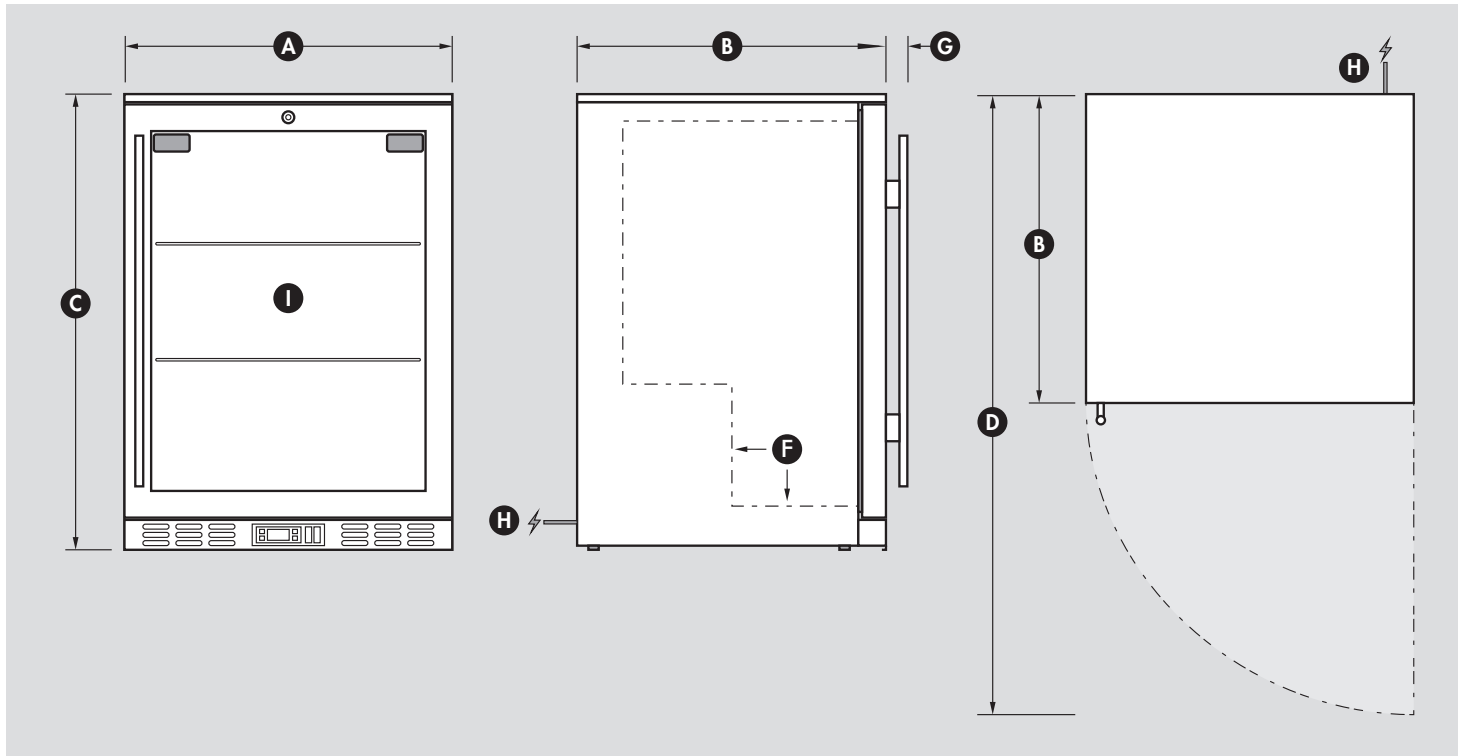

PRODUCT INFORMATION

SG1R-HD

INFORMATION

DIMENSIONS

(A)	Overall width	600mm
(B)	Overall depth	495mm
(C)	Overall height - includes feet	840mm
(D)	Overall depth with door open	1070mm
(E)	Height of hinge cap (included in height above)	N/A
(F)	Internal step inside unit	190mm In & 190mm High
(G)	Depth of handle (adds to depth above)	40mm
(H)	Power cord location & length	1800mm
(I)	Internal dimensions (WxDxH)	520 x 380 x 680mmH

Note: Door opens maximum 3mm outside diameter

INSTALLATION & BUILDING INTO CAVITY'S

Minimum cavity size needed (WxDxH)	620 x 600 x 850mmH
Venting type of fridge	Front Venting, Through Grill

****Note: If wanting a 'cabinet door' in front of fridge door please contact us****

OTHER HELPFUL INFORMATION

Height floor to bottom of door	65mm
Door size (WxH)	600 x 755mm
Feet height fully tightened	15mm
Height adjustment available on current feet	10mm
Change feet size for extra height option	30mm
Shelf Qty / Size	2 x (500mmW x 350mmD)
Wine Shelf available (Y/N)	Yes