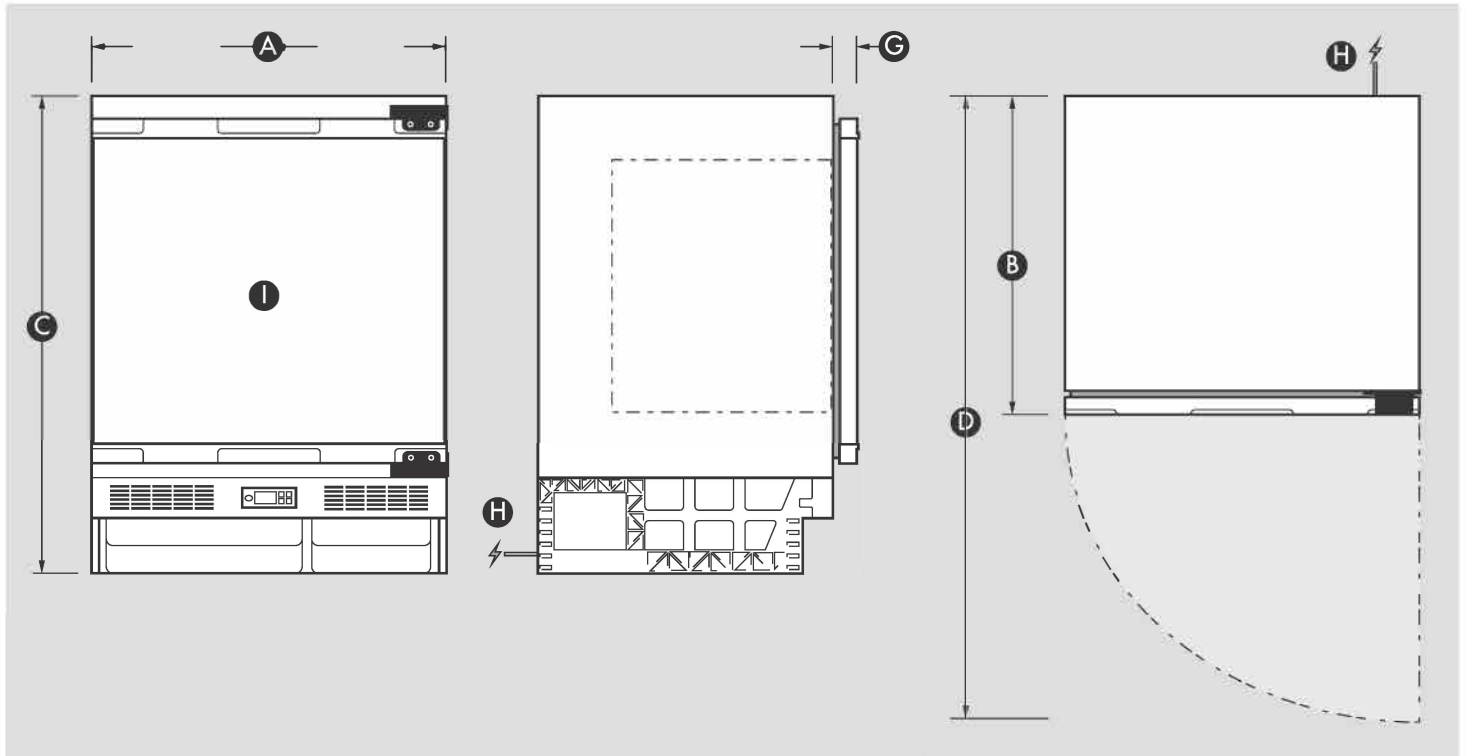

PRODUCT INFORMATION

MSL110

INFORMATION

DIMENSIONS

(A)	Overall width	595mm
(B)	Overall depth	540mm
(C)	Overall height - includes feet	820mm
(D)	Overall depth with door open	1170mm
(E)	Height of higne cap (included in height above)	N/A
(F)	Internal step inside unit	N/A
(G)	Depth of handle (adds to depth above)	N/A
(H)	Power cord location & length	1700mm
(I)	Internal fridge dimensions (WxDxH)	490 x 440 x 480mm

Note: Door opens within diameter of fridge with special hinge

INSTALLATION & BUILDING INTO CAVITY'S

Minimum cavity size needed (WxDxH)	605 x 590 x 825mm
Venting type of fridge	Front Venting / Special Install

OTHER HELPFUL INFORMATION

Height floor to bottom of grill	110mm
Grill height	65mm
Feet height fully tightened	N/A
Height adjustment available on current feet	75mm
Change to Highrise Kit for extra height option	N/A
Shelf Qty / Size	3 x (480mmW x 300mmD)
	5 x Shelf height adjustments (65mm apart)
Inner door shelves	2 x (460mm x 100mm)
*Wine bottles fit inner door	(285mm from bottom shelf to top)

PERFORMANCE

Cooling	Cools easily to (0°C)
Application suitability	Indoor
Maximum operating ambient temperature	32°C
Star Rating (Out of max 6)	4
Meps Energy Approved & Food Grade	Yes