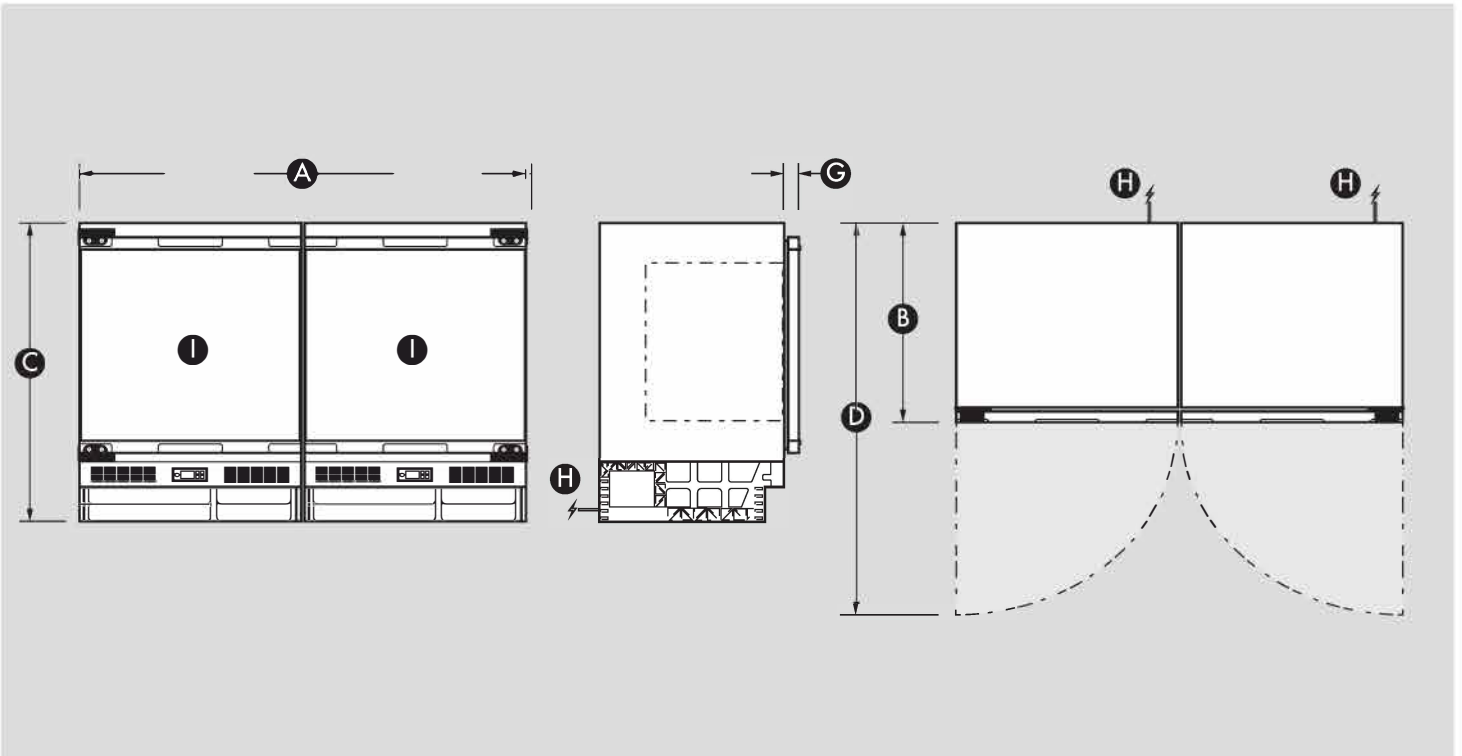

PRODUCT INFORMATION

MC200-INT

INFORMATION

DIMENSIONS

Ⓐ Overall width	1190mm
Ⓑ Overall depth	540mm
Ⓒ Overall height - includes feet	820mm
Ⓓ Overall depth with door open	1170mm
Ⓔ Height of hign cap (included in height above)	N/A
Ⓕ Internal step inside unit	N/A
Ⓖ Depth of handle (adds to depth above)	N/A
Ⓗ Power cord location & length	1700mm
Ⓘ Internal fridge dimensions (WxDxH)	490 x 440 x 480mm
Ⓛ Internal freezer dimensions (WxDxH)	450 x 340 x 440mm

Note: Door opens within diameter of fridge with special hinge

INSTALLATION & BUILDING INTO CAVITY'S

Minimum cavity size needed (WxDxH)	1200 x 590 x 825mm
Venting type of fridge	Front Venting / Special Install

OTHER HELPFUL INFORMATION

Height floor to bottom of grill	110mm
Grill height	65mm
Feet height fully tightened	N/A
Height adjustment available on current feet	75mm
Change to Highrise Kit for extra height option	N/A
Fridge Shelf Qty / Size	3 x (480mmW x 300mmD)
	5 x Shelf height adjustments (65mm apart)
Inner door shelves	2 x (460mm x 100mm)
*Wine bottles fit inner door	(285mm from bottom shelf to top)
Freezer	3 x Draws (400mmW x 340mmD x 120mmH)

PERFORMANCE

Cooling Fridge	Cools easily to (0°C)
Cooling Freezer	Cools easily to (-22°C)
Application suitability	Indoor
Maximum operating ambient temperature	32°C
Star Rating (Out of max 6)	4
Meps Energy Approved & Food Grade	Yes