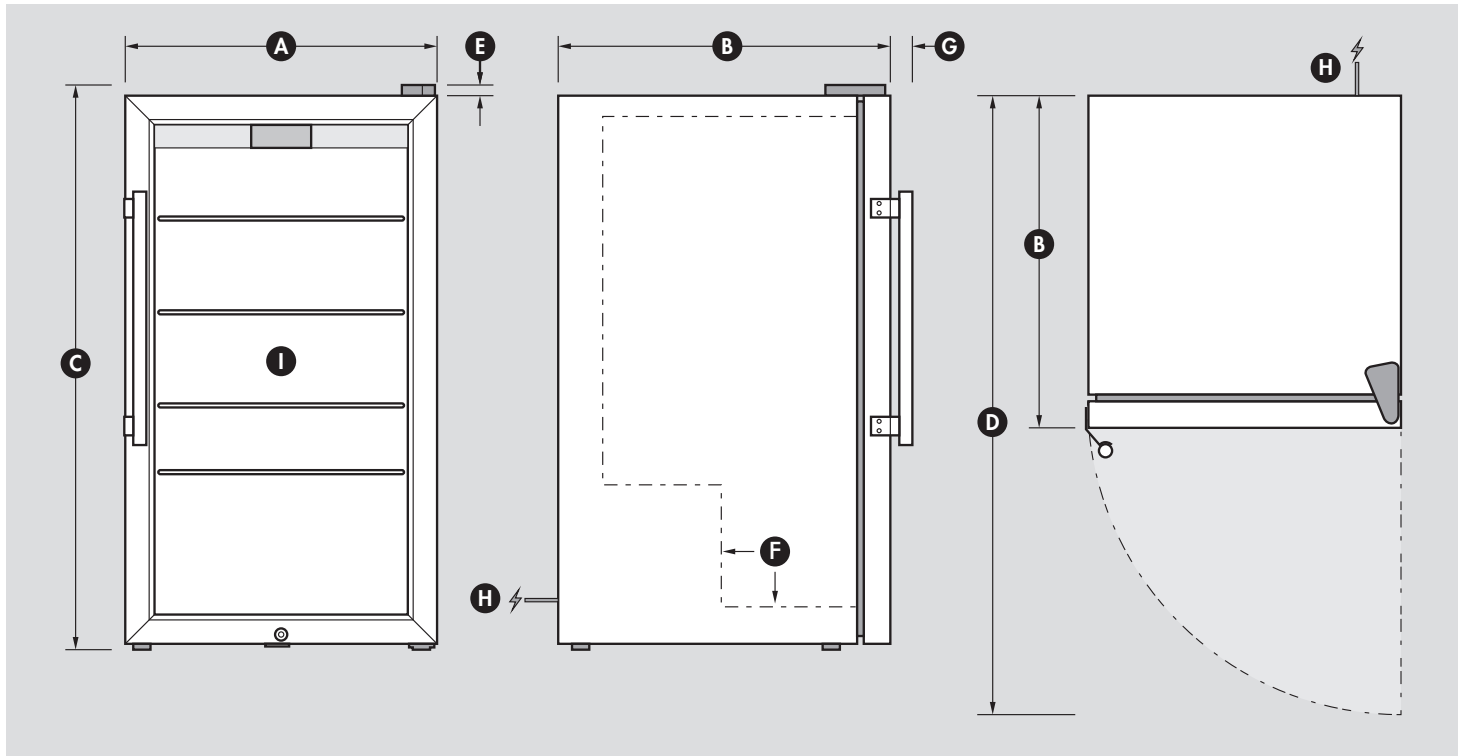

PRODUCT INFORMATION

HUS-SC88-SS

INFORMATION

DIMENSIONS

(A)	Overall width	470mm
(B)	Overall depth	495mm
(C)	Overall height - includes feet	845mm
(D)	Overall depth with door open	935mm
(E)	Height of hinge cap (included in height above)	20mm
(F)	Internal step inside unit	220mm In x 200mm High
(G)	Depth of handle (adds to depth above)	45mm
(H)	Power cord location & length	1800mm
(I)	Internal dimensions (WxDxH)	370 x 370 x 735mmH

Note: Door opens maximum 5mm outside diameter

INSTALLATION & BUILDING INTO CAVITY'S

Minimum cavity size needed (WxDxH)	510 x 600 x 865mmH
Venting type of fridge	Rear - A vent at rear will help lessen run times

Note: If wanting a 'cabinet door' in front of fridge door please contact us

OTHER HELPFUL INFORMATION

Height floor to bottom of door	15mm
Door size (WxH)	470 x 805mmH
Feet height fully tightened	15mm
Height adjustment available on current feet	5mm
Change feet size for extra height option	30mm
Shelf Qty / Size	3 x (390 x 340mmD) & 1 x (390 x 210mmD)
Wine Shelf available (Y/N)	Yes

PERFORMANCE

Cooling	Can cool to 2oC easily in up to 38oC Ambient
Application suitability	Indoor or Outdoor Alfresco
Maximum operating ambient temperature	38oC
Outdoor official IP rating	N/A