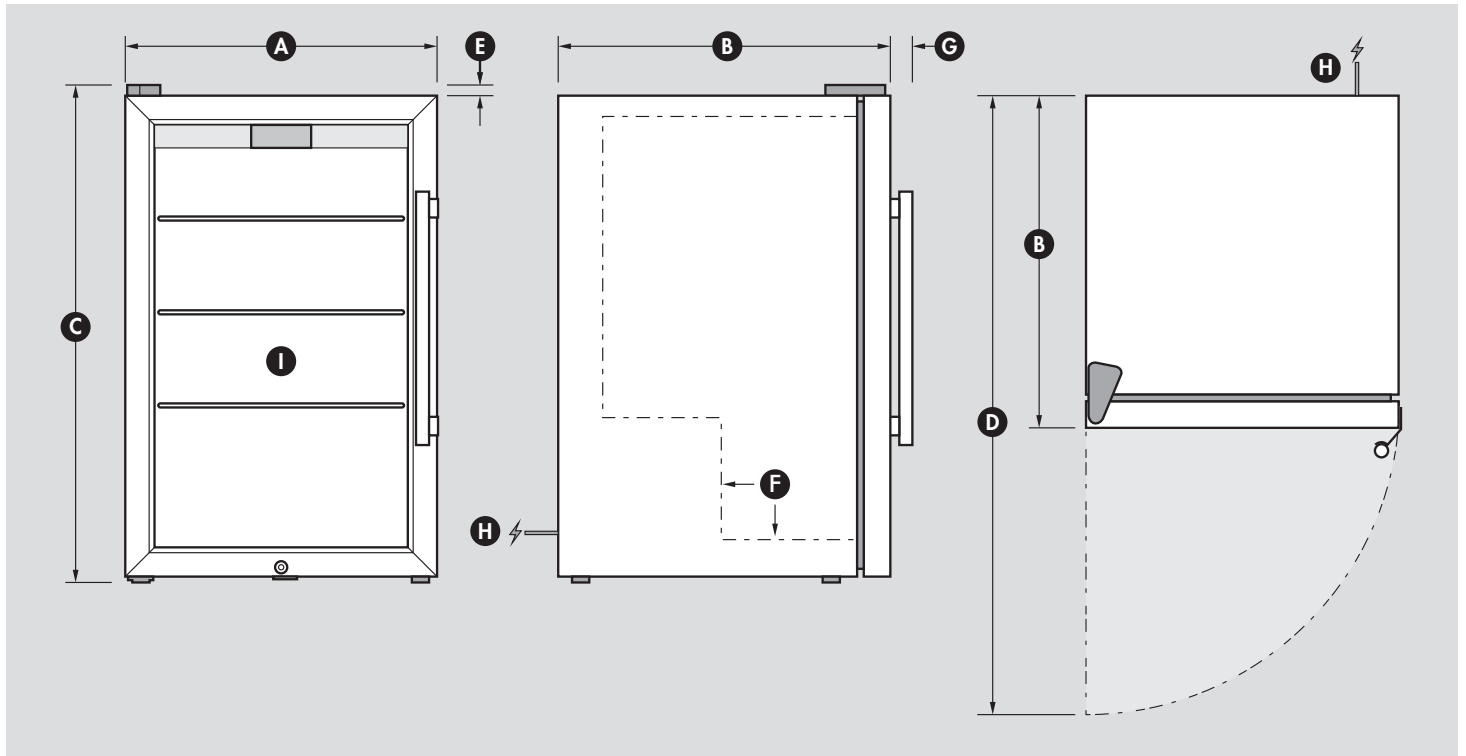

PRODUCT INFORMATION

HUS-SC70L-SS

INFORMATION

DIMENSIONS

Ⓐ	Overall width	430mm
Ⓑ	Overall depth	495mm
Ⓒ	Overall height - includes feet	700mm
Ⓓ	Overall depth with door open	895mm
Ⓔ	Height of hinge cap (included in height above)	20mm
Ⓕ	Internal step inside unit	210mm In x 200mm High
Ⓖ	Depth of handle (adds to depth above)	45mm
Ⓗ	Power cord location & length	1800mm
Ⓘ	Internal dimensions (WxDxH)	340 x 360 x 590mmH

Note: Door opens maximum 3mm outside diameter

INSTALLATION & BUILDING INTO CAVITY'S

Minimum cavity size needed (WxDxH)	470 x 600 x 720mmH
Venting type of fridge	Rear - A vent at rear will help lessen run times

****Note: If wanting a 'cabinet door' in front of fridge door please contact us****

OTHER HELPFUL INFORMATION

Height floor to bottom of door	20mm
Door size (WxH)	430 x 660mmH
Feet height fully tightened	15mm
Height adjustment available on current feet	N/A
Change feet size for extra height option	N/A
Shelf Qty / Size	2 x (350 x 310mmD) & 1 x (350 x 205mmD)
Wine Shelf available (Y/N)	Yes