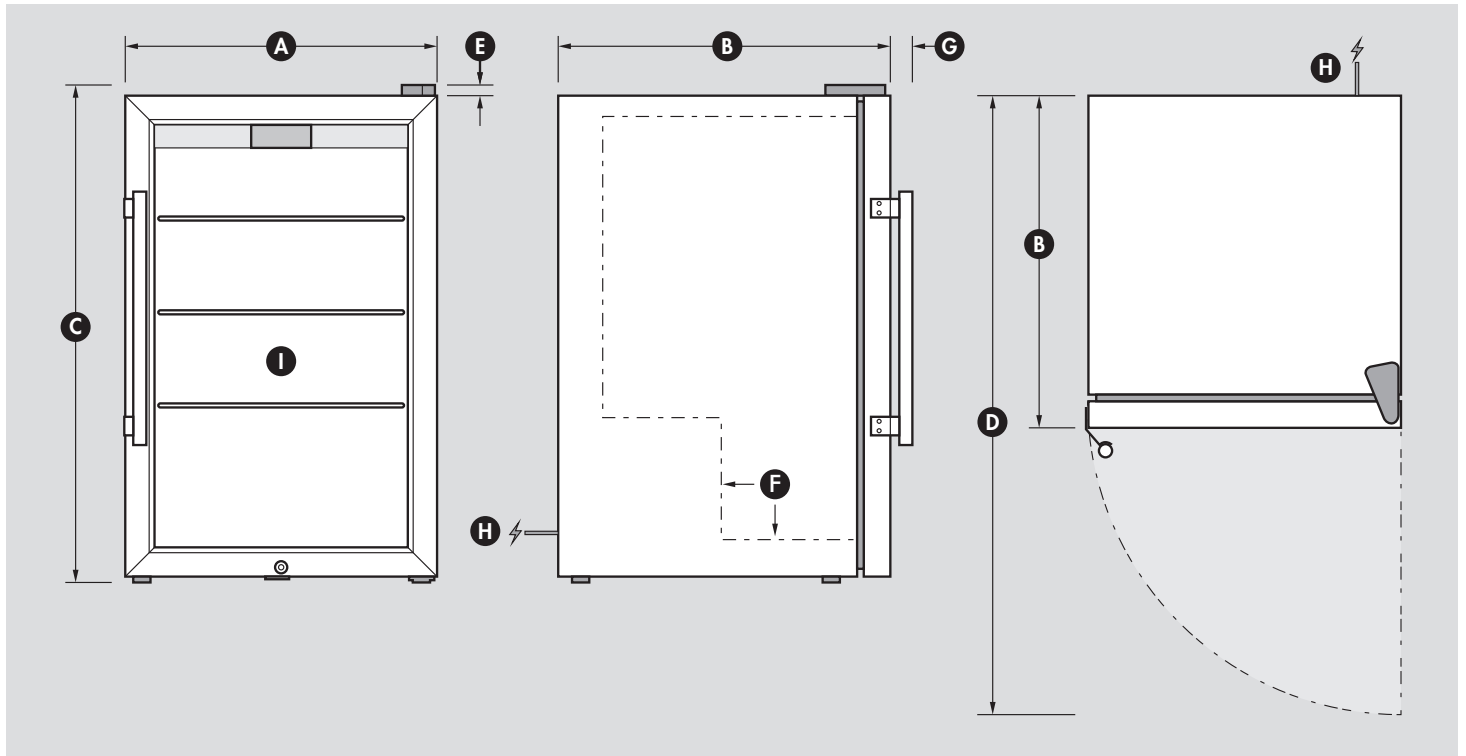

PRODUCT INFORMATION

HUS-SC70-SS

INFORMATION

DIMENSIONS

(A)	Overall width	430mm
(B)	Overall depth	495mm
(C)	Overall height - includes feet	700mm
(D)	Overall depth with door open	895mm
(E)	Height of hinge cap (included in height above)	20mm
(F)	Internal step inside unit	210mm In x 200mm High
(G)	Depth of handle (adds to depth above)	45mm
(H)	Power cord location & length	1800mm
(I)	Internal dimensions (WxDxH)	340 x 360 x 590mmH

Note: Door opens maximum 3mm outside diameter

INSTALLATION & BUILDING INTO CAVITY'S

Minimum cavity size needed (WxDxH)	470 x 600 x 720mmH
Venting type of fridge	Rear - A vent at rear will help lessen run times

****Note: If wanting a 'cabinet door' in front of fridge door please contact us****

OTHER HELPFUL INFORMATION

Height floor to bottom of door	20mm
Door size (WxH)	430 x 660mmH
Feet height fully tightened	15mm
Height adjustment available on current feet	N/A
Change feet size for extra height option	N/A
Shelf Qty / Size	2 x (350 x 310mmD) & 1 x (350 x 205mmD)
Wine Shelf available (Y/N)	Yes