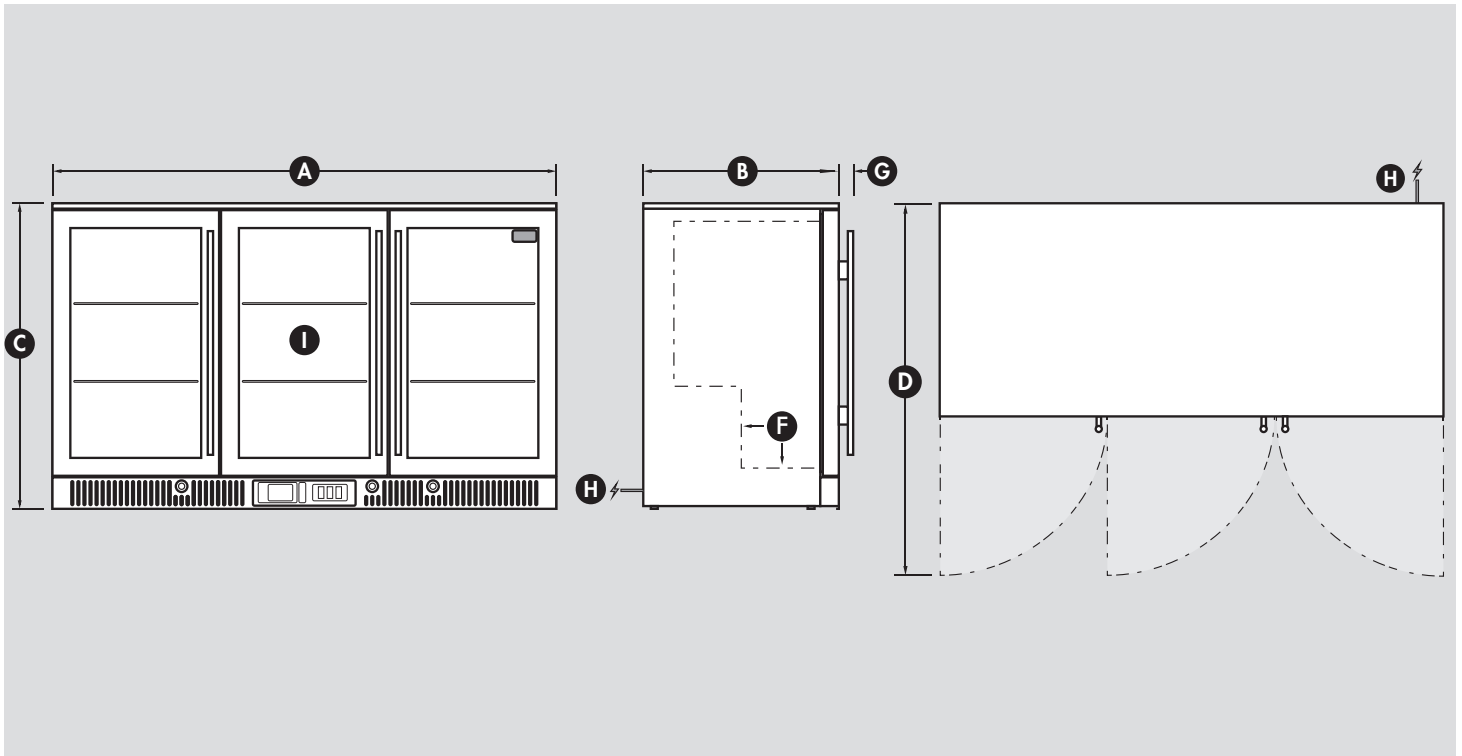

PRODUCT INFORMATION

ENV3H-SS

INFORMATION

DIMENSIONS

Ⓐ	Overall width	1350mm
Ⓑ	Overall depth	575mm
Ⓒ	Overall height - includes feet	840mm
Ⓓ	Overall depth with door open	995mm
Ⓔ	Height of higne cap (included in height above)	N/A
Ⓕ	Internal step inside unit	195mm In & 190mm High
Ⓖ	Depth of handle (adds to depth above)	40mm
Ⓗ	Power cord location & length	190mm
Ⓘ	Internal dimensions (WxDxH)	1230 x 430 x 680mmH

Note: Door opens maximum 3mm outside diameter

INSTALLATION & BUILDING INTO CAVITY'S

Minimum cavity size needed (WxDxH)	1370 x 600 x 850mmH
Venting type of fridge	FRONT (Through Grill)

****Note: If wanting a 'cabinet door' in front of fridge door please contact us****

OTHER HELPFUL INFORMATION

Height floor to bottom of door	65mm
Door size (WxH)	445 x 750mm
Feet height fully tightened	20mm
Height adjustment available on current feet	10mm
Change feet size for extra height option	Large Feet Adds 20mm
Shelf Qty / Size	4 x (400 x 400mmD) & 2 x (450 x 400mmD)
Wine Shelf available (Y/N)	Y