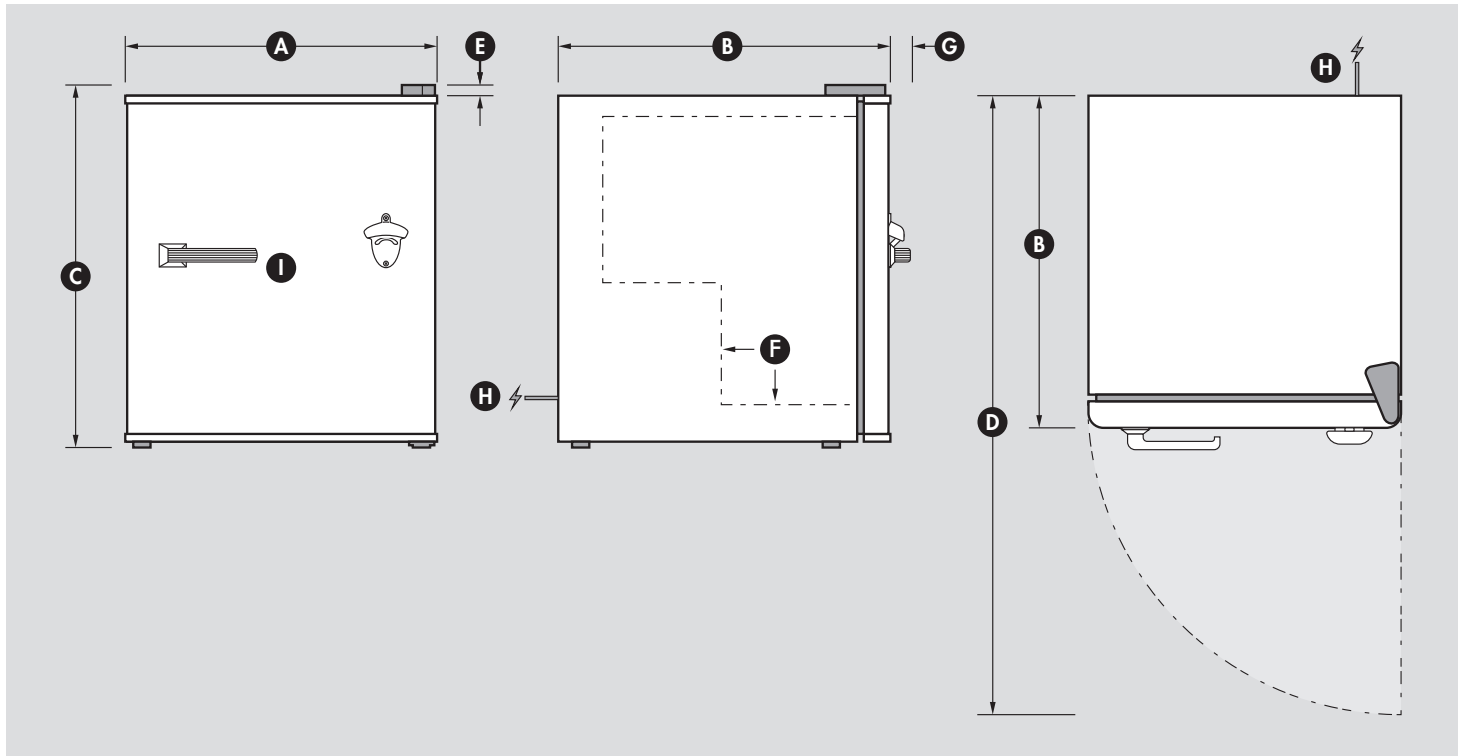

**For more information about this product please call us or visit our website.

PRODUCT INFORMATION

HUS-BC46W-RET

INFORMATION

DIMENSIONS

(A)	Overall width	430mm
(B)	Overall depth	470mm
(C)	Overall height - includes feet	510mm
(D)	Overall depth with door open	875mm
(E)	Height of hinge cap (included in height above)	10mm
(F)	Internal step inside unit	210mm In & 190mm High
(G)	Depth of handle (adds to depth above)	35mm
(H)	Power cord location & length	1800mm
(I)	Internal dimensions (WxDxH)	340 x 380 x 420mmH

Note: Door opens maximum 0mm outside fridge diameter

INSTALLATION & BUILDING INTO CAVITY'S

Minimum cavity size needed (WxDxH)	470 x 510 x 530mmH
Venting type of fridge	REAR - A rear vent would lessen run times.

****Note: If wanting a 'cabinet door' in front of fridge door please contact us****

OTHER HELPFUL INFORMATION

Height floor to bottom of door	20mm
Door size (WxH)	430 x 480mmH
Feet height fully tightened	15mm
Height adjustment available on current feet	None
Change feet size for extra height option	N/A
Shelf Qty / Size	1 x (345x280mmD) & 1 x (345x130mmD)
	*Has inner shelf cavities on door
Wine Shelf available (Y/N)	Yes